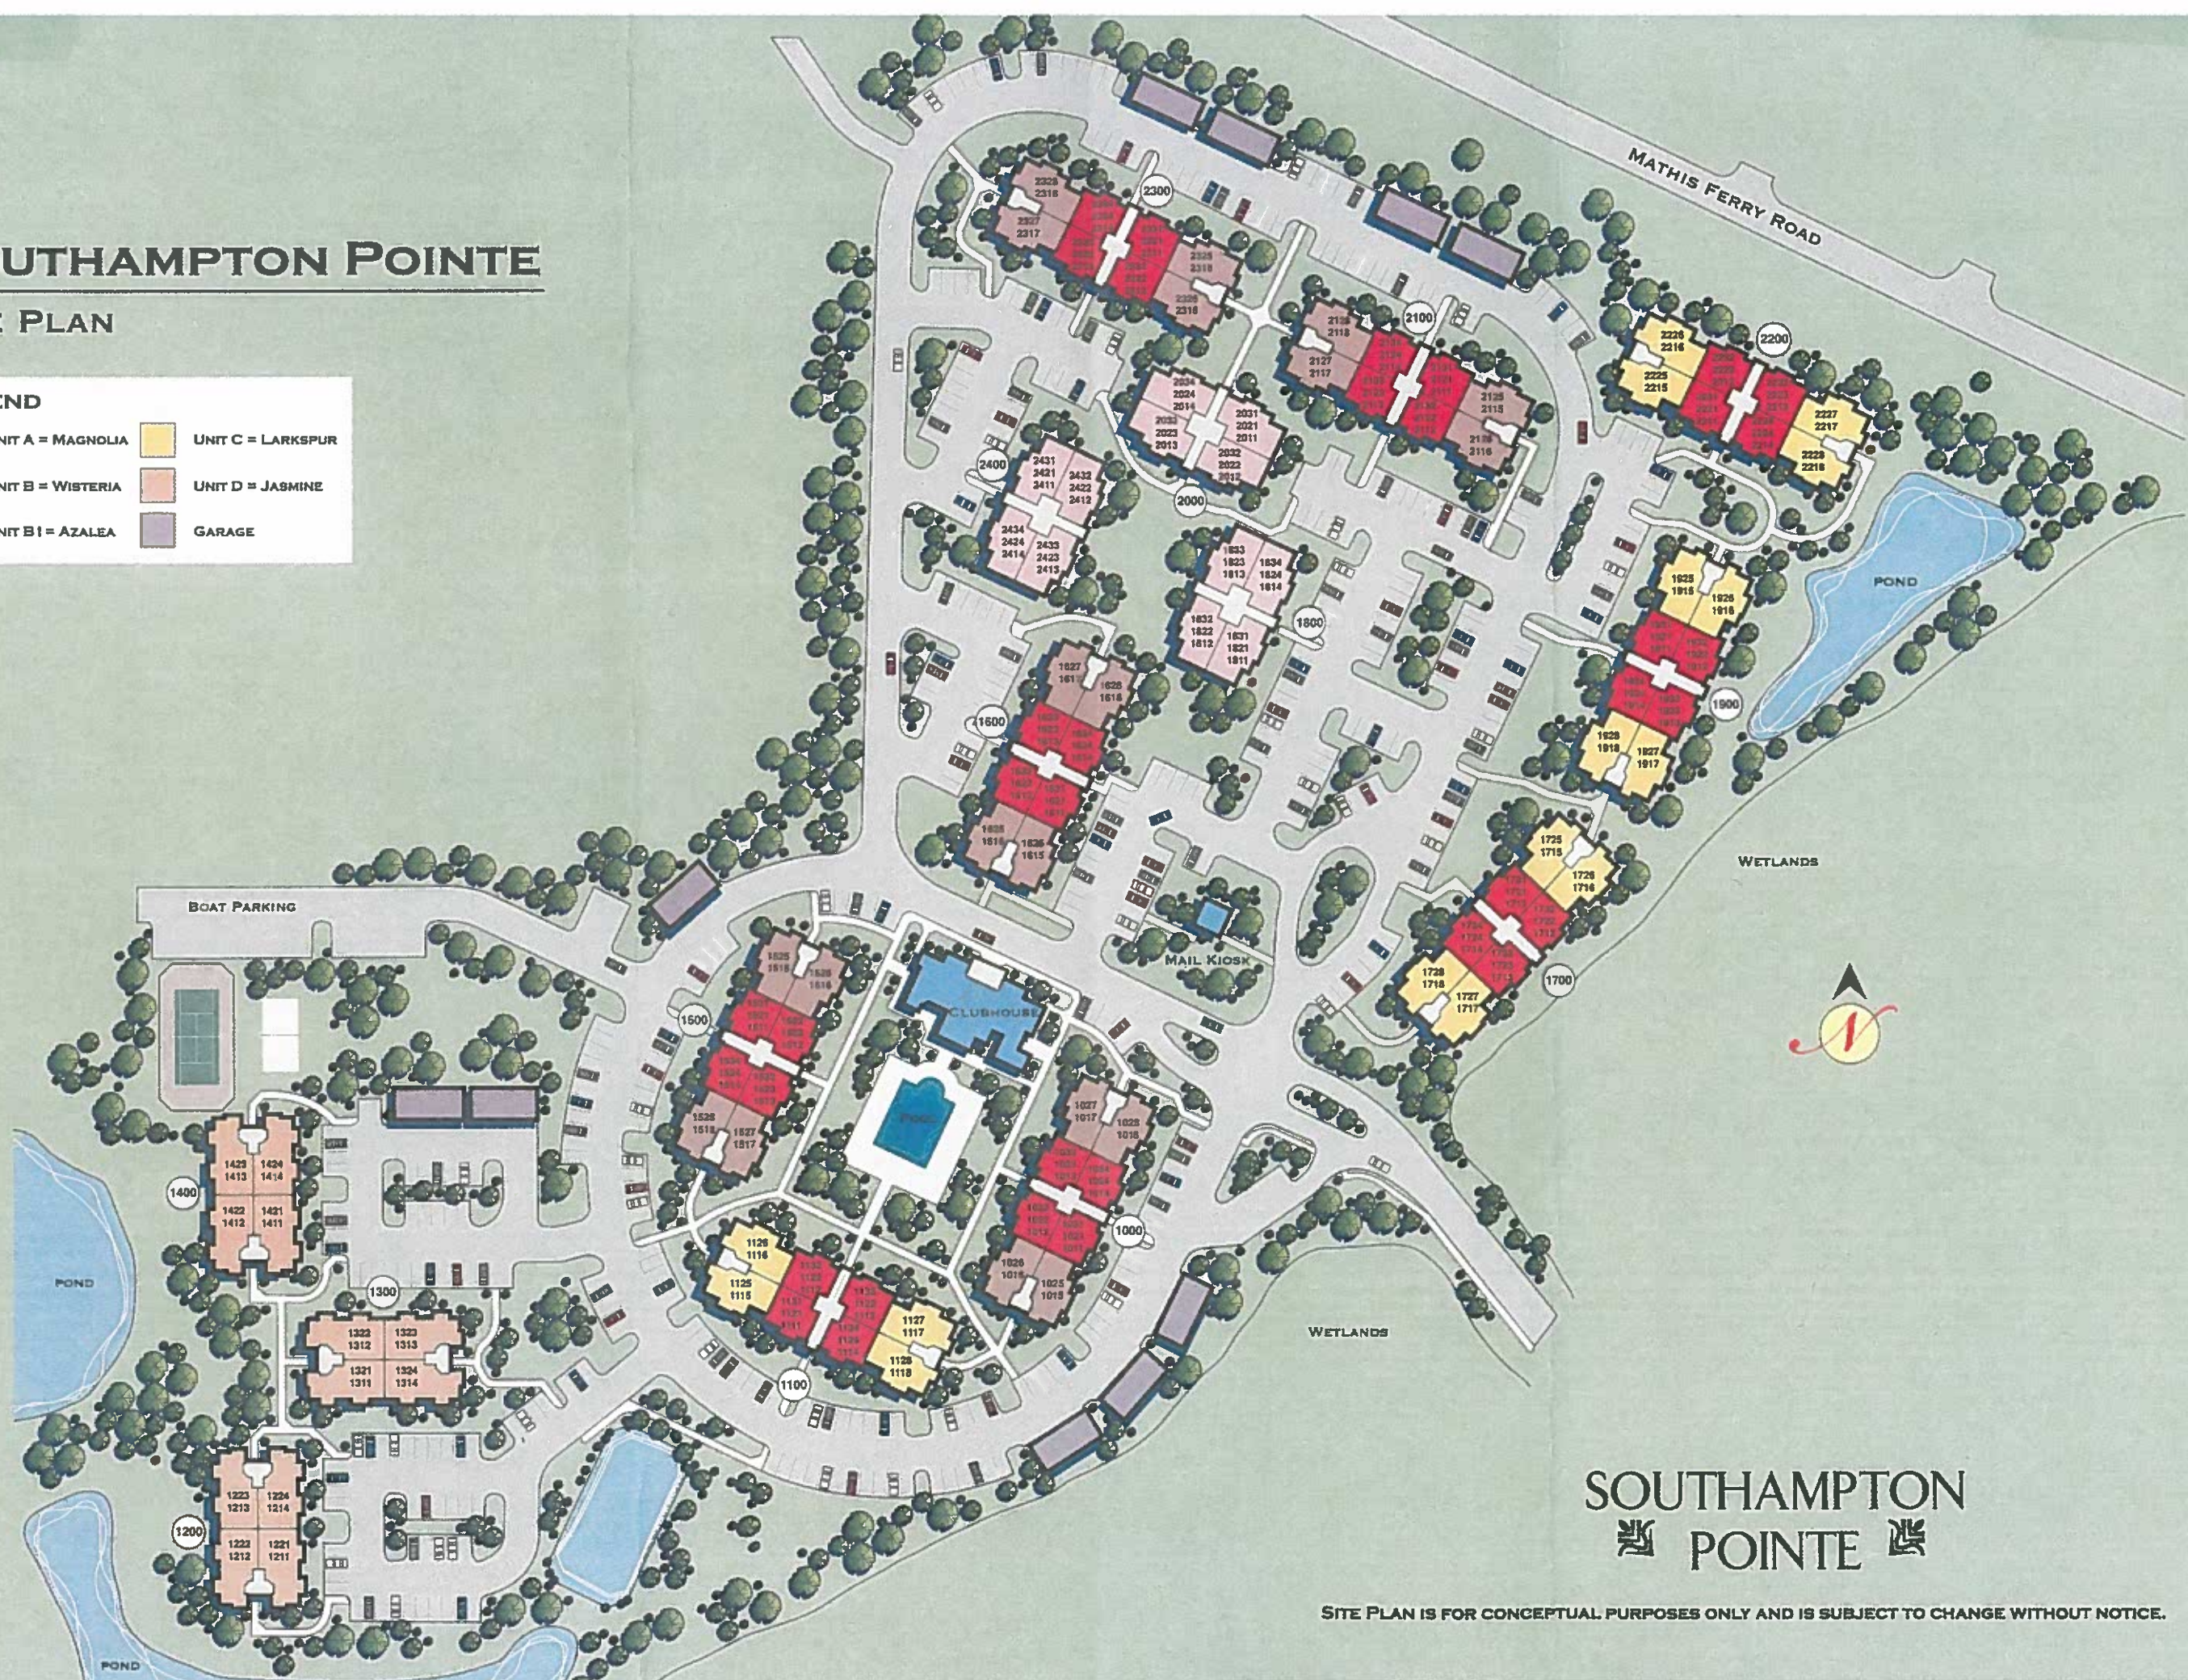

SOUTHAMPTON POINTE

SITE PLAN

LEGEND

	UNIT A = MAGNOLIA		UNIT C = LARKSPUR
	UNIT B = WISTERIA		UNIT D = JASMINE
	UNIT B1 = AZALEA		GARAGE

SOUTHAMPTON
 **POINTE** 

SITE PLAN IS FOR CONCEPTUAL PURPOSES ONLY AND IS SUBJECT TO CHANGE WITHOUT NOTICE.